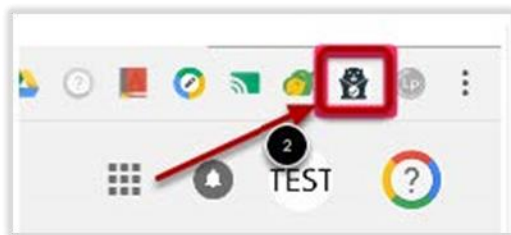

Please note: Chromebooks need to be shut down or restarted after downloading an update to complete the update process (closing the lid does not actually cause the Chromebook to shutdown).

The instructions below will walk you through how to manually check to see if a Chromebook needs an update.

- **Open Chrome**

After logging onto your Chromebook with a Student account, launch Google Chrome.

- **Select Gopher Buddy**

Launch the Gopher Buddy extension. It is located at the top right of the browser window.