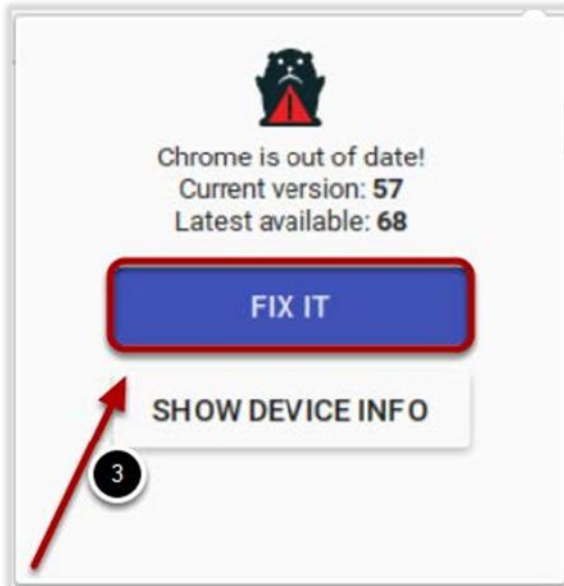

- **Update Google Chrome OS**

After running Gopher Buddy "About Chrome OS" will launch and start to update your Chromebook. Select "Restart" after the update has completed.

Note: If restart is not listed select "Check for updates", then restart the device.