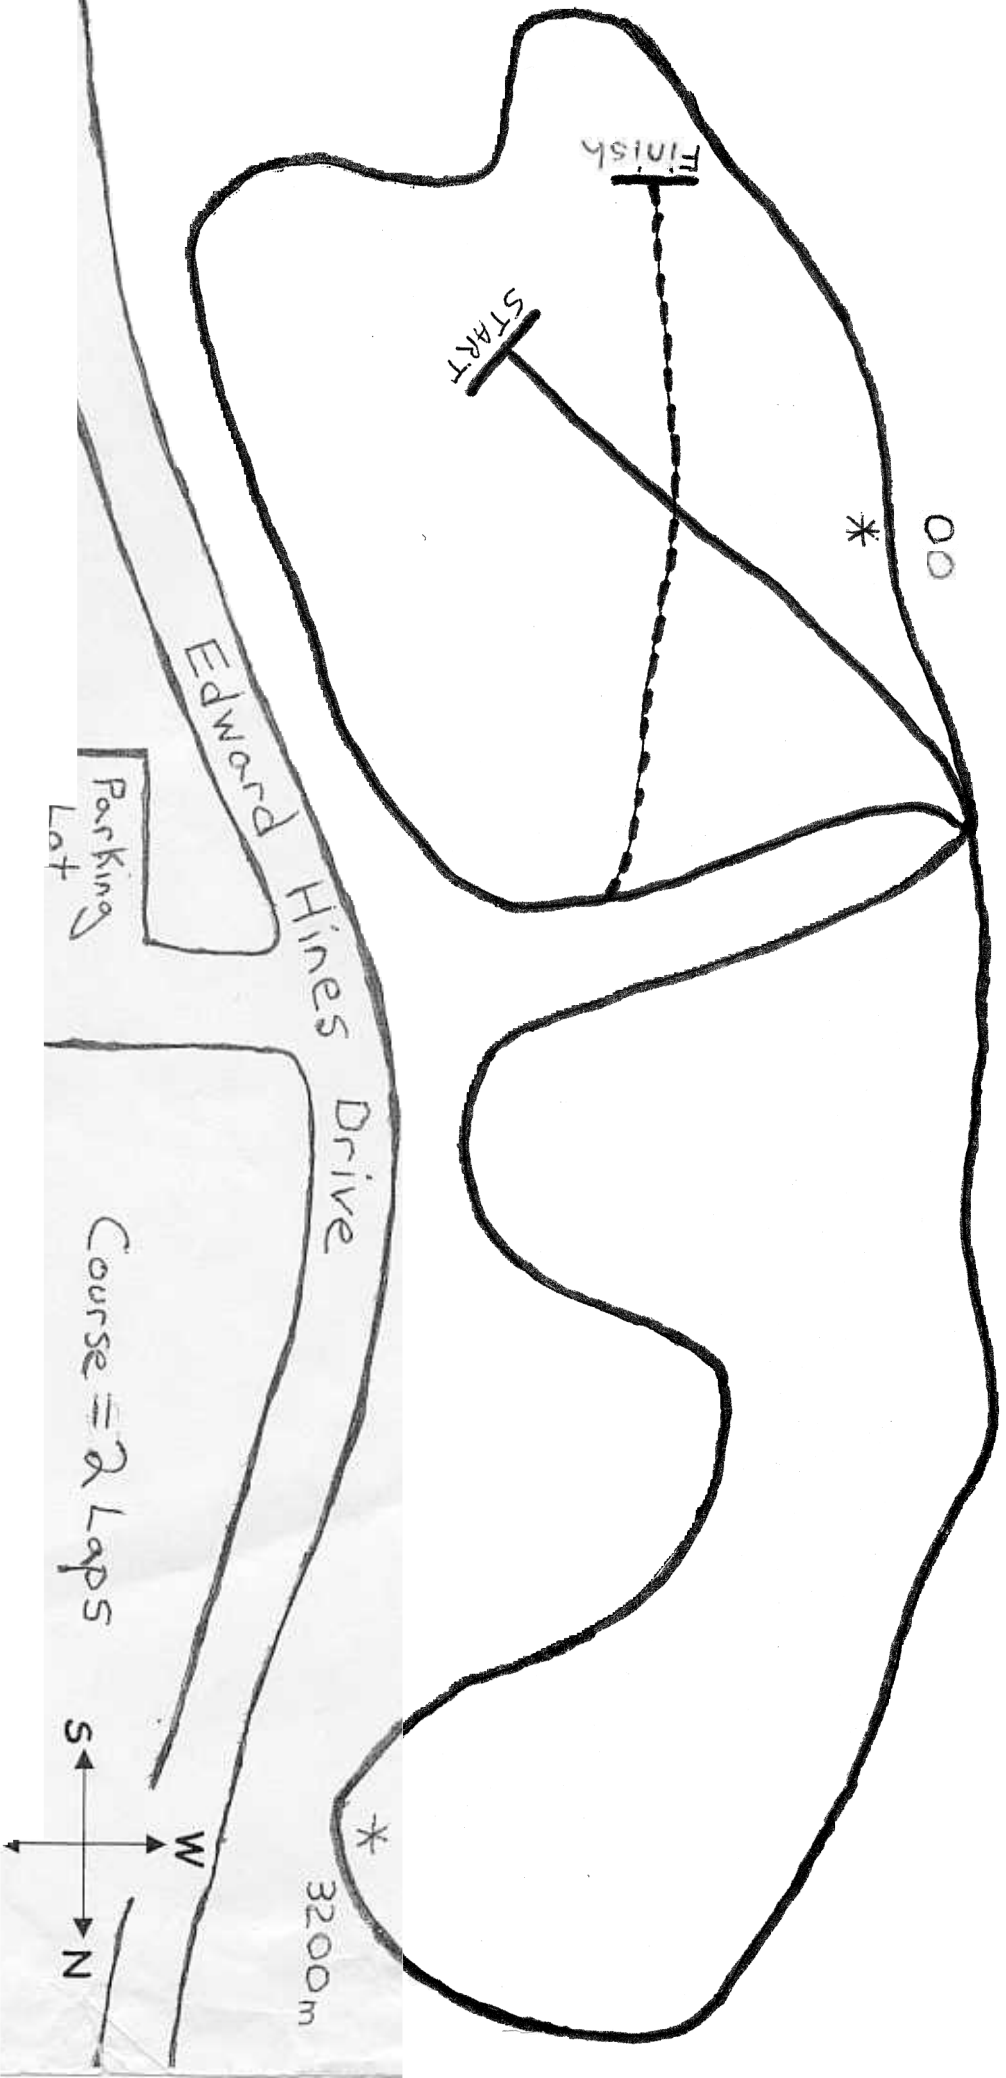

CASS BENTON/ BENNETT ARBORETUM  
5 000 METER CROSS COUNTRY COURSE

EDWARD HINES DRIVE  
NORTHVILLE MICHIGAN

Fr bee  
Golf  
Course

No. 4th  
Road

Edward Hines Drive

Parking Lot

Course = 2 Laps

S  
W  
N

3200m